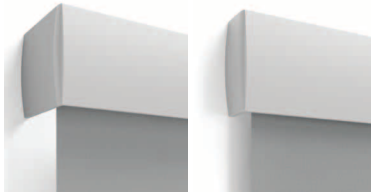

PRIVACY LIGHT BLOCK

Side & Sill Privacy Light Block

- Available in 5 colors: white, gray, vanilla, bronze or black
- High Quality PVC Light block installs in minutes
- Affordable option offers additional privacy and room darkening
- Inside Mount Only

Surcharge applies; refer to price grids section.