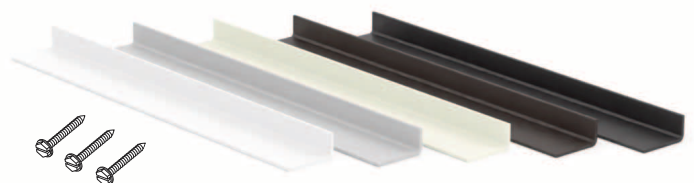

PRIVACY LIGHT BLOCK

Side & Sill Privacy Light Block

- Available in 5 colors: white, gray, vanilla, bronze or black
- High Quality PVC Light block installs in minutes
- Affordable option offers additional privacy and room darkening
- Inside Mount Only

Surcharge applies; refer to price grids section.