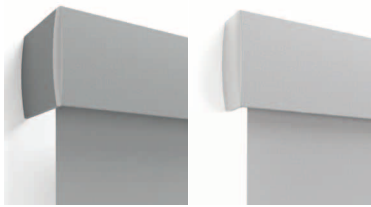

PRIVACY LIGHT BLOCK

Side & Sill Privacy Light Block

- Available in 5 colors: white, gray, vanilla, bronze or black
- High Quality PVC Light block installs in minutes
- Affordable option offers additional privacy and room darkening
- Inside Mount Only

Surcharge applies; refer to price grids section.